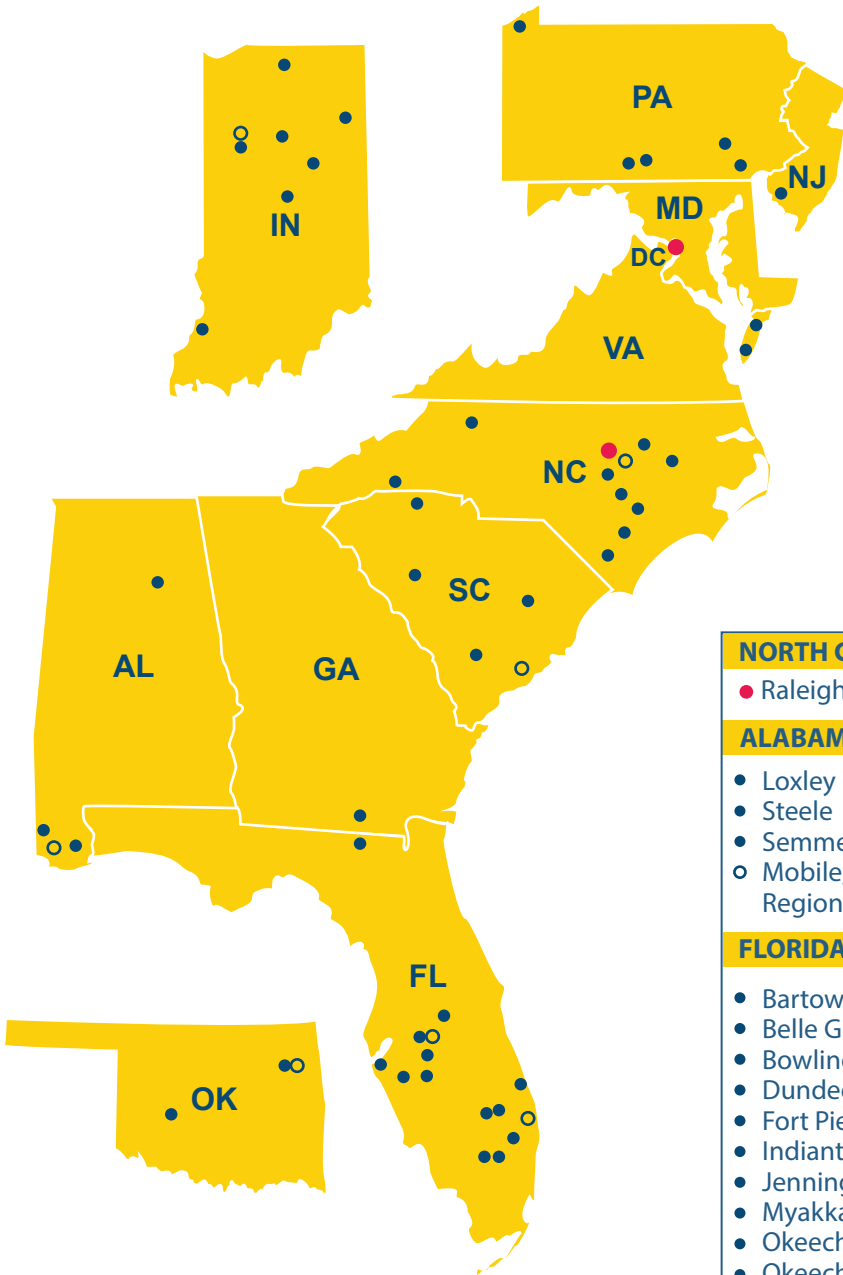

OUR LOCATIONS

NORTH CAROLINA		WASHINGTON, DC	
● Raleigh, Corporate Office		● Administrative Office	
ALABAMA	INDIANA	OKLAHOMA	
● Loxley ● Steele ● Semmes ○ Mobile, Regional Office	● Alexandria ● Geneva ● Indianapolis ● Kokomo ● Lafayette ● Lakeville ● Vincennes ○ Lafayette, Regional Office	● Hinton ● Tahlequah ○ Tahlequah, Regional Office	
FLORIDA	NEW JERSEY	PENNSYLVANIA	
● Bartow ● Belle Glade ● Bowling Green ● Dundee ● Fort Pierce ● Indiantown ● Jennings ● Myakka ● Okeechobee I ● Okeechobee II ● Palmetto ● South Bay ● Wauchula ○ Bartow, Regional Office ○ Stuart, Regional Office	● PathStone ● Cumberland County	● PathStone ● Adams County ● Berks County ● Chester County ● Franklin County	
GEORGIA	NORTH CAROLINA	Benedictine Sisters of Erie	
● Valdosta	● Angier ● Bailey ● Boonville ● Faison ● Fountain ● Hendersonville ● Ivanhoe ● Newton Grove ● Rocky Point ● Whiteville ○ Clayton, Regional Office	● St. Benedict Center	
		SOUTH CAROLINA	
		● Gaffney ● Lodge ● Manning ● Saluda ○ Charleston, Regional Office	
		VIRGINIA	
		● Cheriton ● Parksley